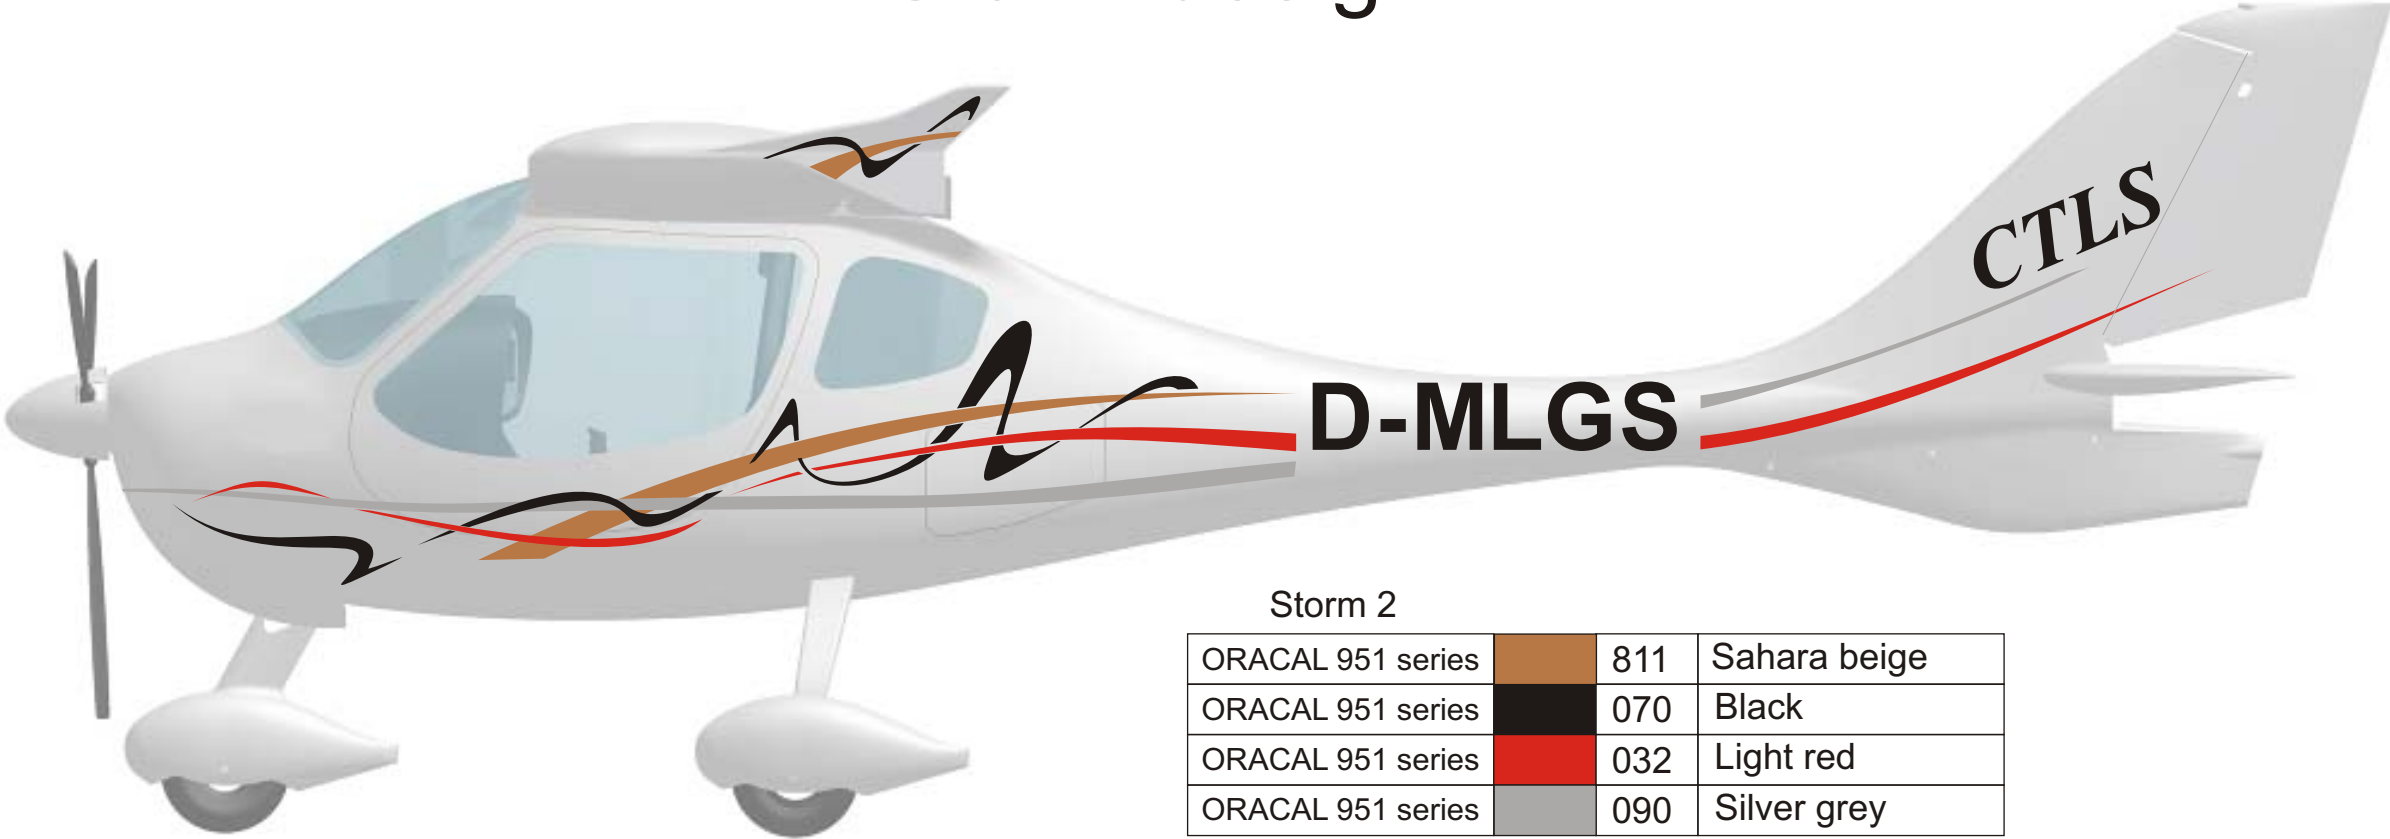

Storm design 1

Storm 1

ORACAL 951 series		070	Black
ORACAL 951 series		209	Maize yellow
ORACAL 951 series		032	Light red
ORACAL 951 series		090	Silver grey

Storm design 2

Storm 2

ORACAL 951 series		811	Sahara beige
ORACAL 951 series		070	Black
ORACAL 951 series		032	Light red
ORACAL 951 series		090	Silver grey

Storm design 3

Storm 3

ORACAL 951 series		811	Sahara beige
ORACAL 951 series		509	Sea blue
ORACAL 951 series		026	Purple red
ORACAL 951 series		093	Anthracite

Storm design 4

Storm 4

ORACAL 951 series		811	Sahara beige
ORACAL 951 series		509	Sea blue
ORACAL 951 series		070	Black
ORACAL 951 series		093	Anthracite

Storm design 5

Storm 5

ORACAL 951 series		026	Purple red
ORACAL 951 series		509	Sea blue
ORACAL 951 series		090	Silver grey
ORACAL 951 series		093	Anthracite

Wave design 1

Wave 1

ORACAL 951 series	Black	070	Black
ORACAL 951 series	Maize yellow	209	Maize yellow
ORACAL 951 series	Light red	032	Light red
ORACAL 951 series	Silver grey	090	Silver grey

Wave design 4

Wave 4

ORACAL 951 series		811	Sahara beige
ORACAL 951 series		509	Sea blue
ORACAL 951 series		070	Black
ORACAL 951 series		093	Anthracite

Wave design 5

Wave 5

ORACAL 951 series		026	Purple red
ORACAL 951 series		509	Sea blue
ORACAL 951 series		090	Silver grey
ORACAL 951 series		093	Anthracite