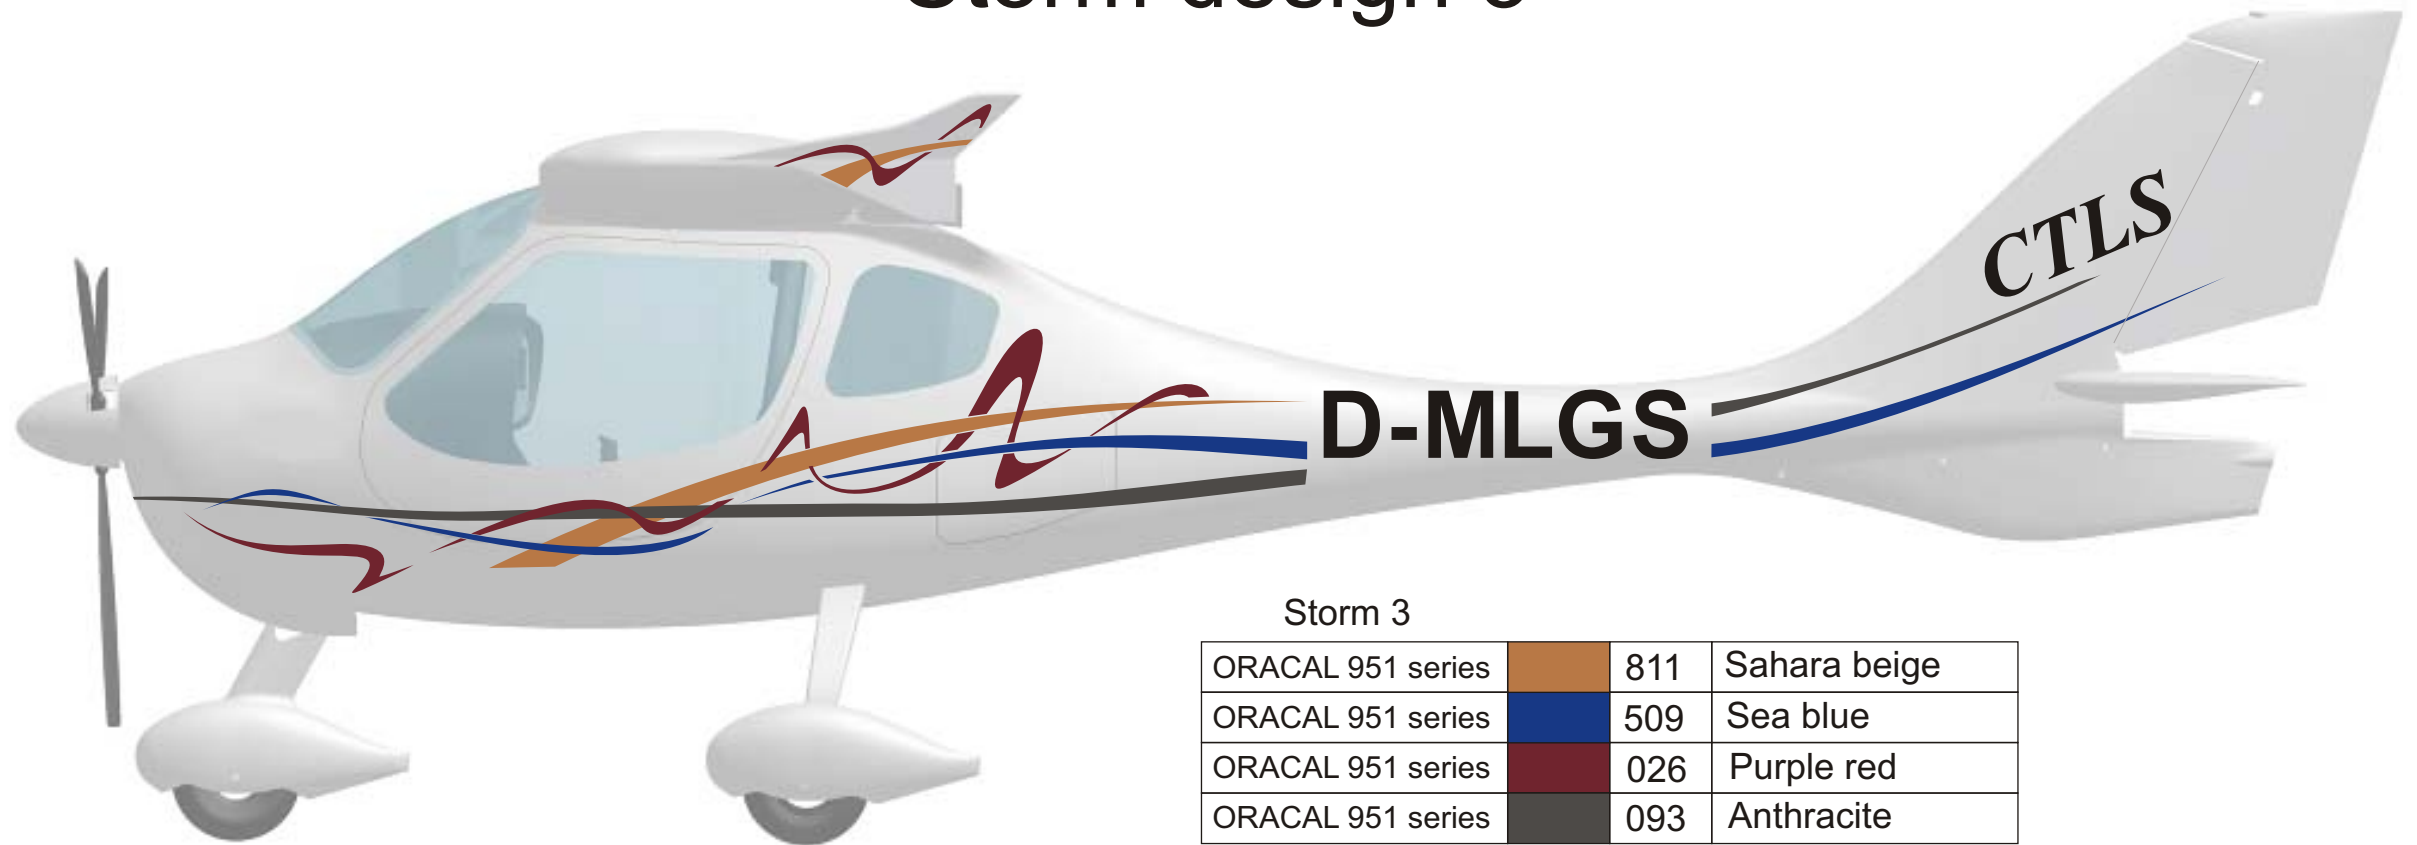

Storm design 1

Storm 1

ORACAL 951 series		070	Black
ORACAL 951 series		209	Maize yellow
ORACAL 951 series		032	Light red
ORACAL 951 series		090	Silver grey

Storm design 2

Storm 2

ORACAL 951 series		811	Sahara beige
ORACAL 951 series		070	Black
ORACAL 951 series		032	Light red
ORACAL 951 series		090	Silver grey

Storm design 3

Storm 3

ORACAL 951 series		811	Sahara beige
ORACAL 951 series		509	Sea blue
ORACAL 951 series		026	Purple red
ORACAL 951 series		093	Anthracite

Storm design 4

Storm 4

ORACAL 951 series		811	Sahara beige
ORACAL 951 series		509	Sea blue
ORACAL 951 series		070	Black
ORACAL 951 series		093	Anthracite

Storm design 5

Storm 5

ORACAL 951 series		026	Purple red
ORACAL 951 series		509	Sea blue
ORACAL 951 series		090	Silver grey
ORACAL 951 series		093	Anthracite

Wave design 1

Wave 1

ORACAL 951 series	Black	070	Black
ORACAL 951 series	Maize yellow	209	Maize yellow
ORACAL 951 series	Light red	032	Light red
ORACAL 951 series	Silver grey	090	Silver grey

Wave design 4

Wave 4

ORACAL 951 series		811	Sahara beige
ORACAL 951 series		509	Sea blue
ORACAL 951 series		070	Black
ORACAL 951 series		093	Anthracite

Wave design 5

Wave 5

ORACAL 951 series		026	Purple red
ORACAL 951 series		509	Sea blue
ORACAL 951 series		090	Silver grey
ORACAL 951 series		093	Anthracite