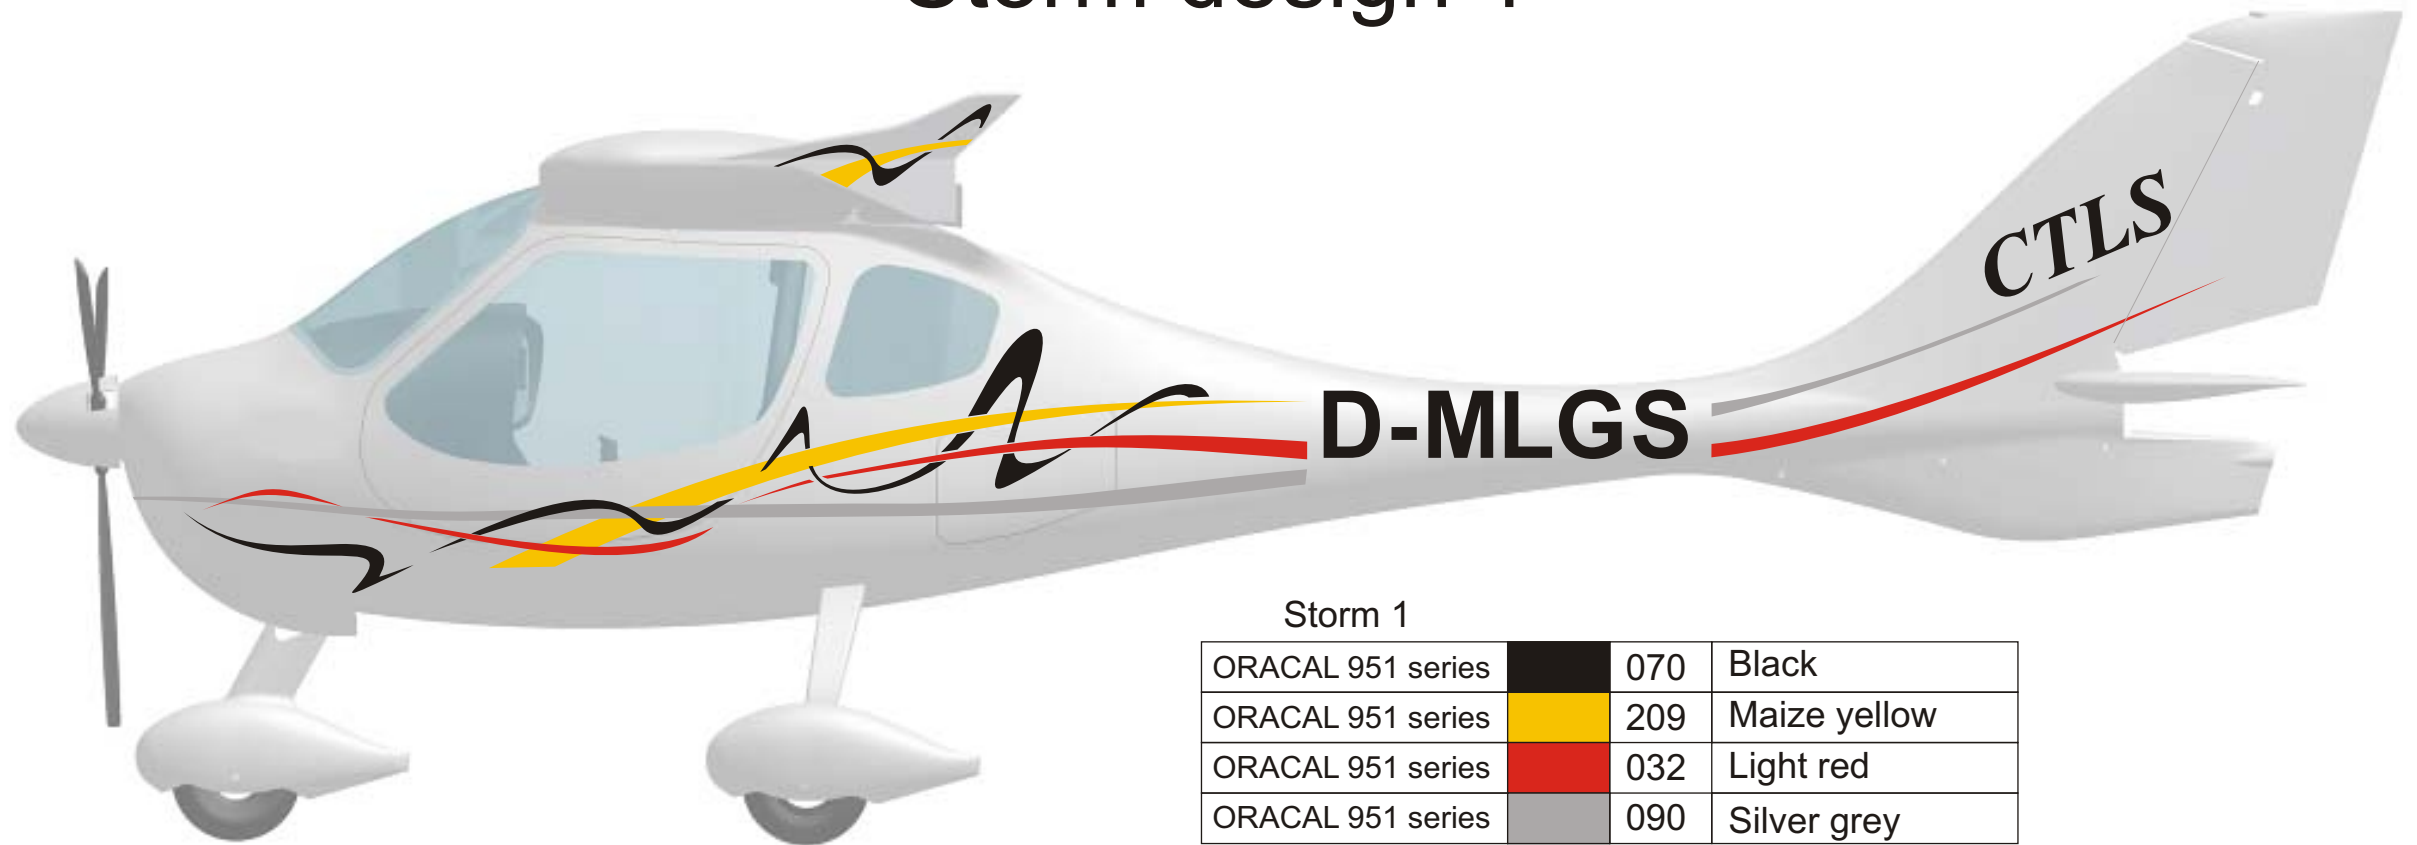

Storm design 1

Storm 1

ORACAL 951 series		070	Black
ORACAL 951 series		209	Maize yellow
ORACAL 951 series		032	Light red
ORACAL 951 series		090	Silver grey

Storm design 2

Storm 2

ORACAL 951 series		811	Sahara beige
ORACAL 951 series		070	Black
ORACAL 951 series		032	Light red
ORACAL 951 series		090	Silver grey

Storm design 3

Storm 3

ORACAL 951 series		811	Sahara beige
ORACAL 951 series		509	Sea blue
ORACAL 951 series		026	Purple red
ORACAL 951 series		093	Anthracite

Storm design 4

Storm 4

ORACAL 951 series		811	Sahara beige
ORACAL 951 series		509	Sea blue
ORACAL 951 series		070	Black
ORACAL 951 series		093	Anthracite

Storm design 5

Storm 5

ORACAL 951 series		026	Purple red
ORACAL 951 series		509	Sea blue
ORACAL 951 series		090	Silver grey
ORACAL 951 series		093	Anthracite

Wave design 1

Wave 1

ORACAL 951 series	Black	070	Black
ORACAL 951 series	Maize yellow	209	Maize yellow
ORACAL 951 series	Light red	032	Light red
ORACAL 951 series	Silver grey	090	Silver grey

Wave design 2

Wave 2

ORACAL 951 series		811	Sahara beige
ORACAL 951 series		070	Black
ORACAL 951 series		032	Light red
ORACAL 951 series		090	Silver grey

Wave design 3

Wave 3

ORACAL 951 series		811	Sahara beige
ORACAL 951 series		509	Sea blue
ORACAL 951 series		026	Purple red
ORACAL 951 series		093	Anthracite