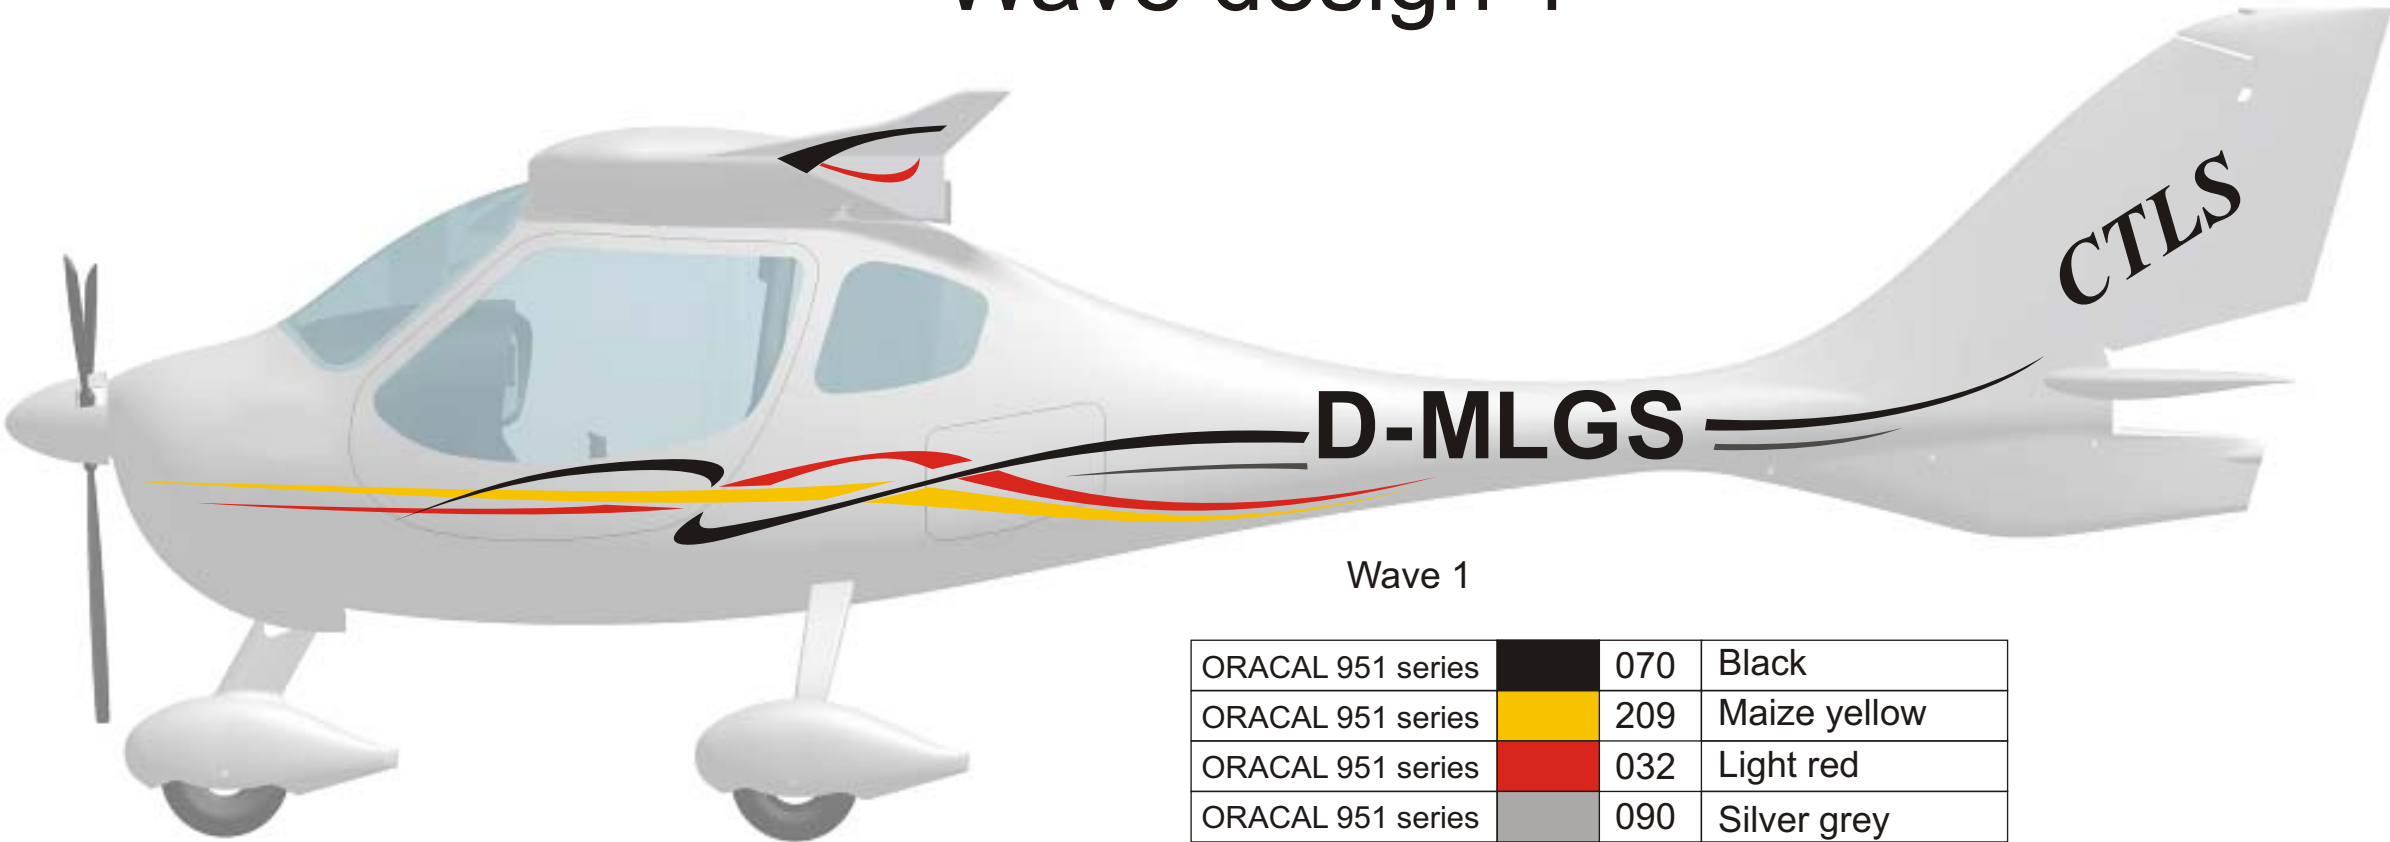

Storm design 1

Storm 1

ORACAL 951 series		070	Black
ORACAL 951 series		209	Maize yellow
ORACAL 951 series		032	Light red
ORACAL 951 series		090	Silver grey

Storm design 2

Storm 2

ORACAL 951 series		811	Sahara beige
ORACAL 951 series		070	Black
ORACAL 951 series		032	Light red
ORACAL 951 series		090	Silver grey

Storm design 3

Storm 3

ORACAL 951 series		811	Sahara beige
ORACAL 951 series		509	Sea blue
ORACAL 951 series		026	Purple red
ORACAL 951 series		093	Anthracite

Storm design 4

Storm 4

ORACAL 951 series		811	Sahara beige
ORACAL 951 series		509	Sea blue
ORACAL 951 series		070	Black
ORACAL 951 series		093	Anthracite

Storm design 5

Storm 5

ORACAL 951 series		026	Purple red
ORACAL 951 series		509	Sea blue
ORACAL 951 series		090	Silver grey
ORACAL 951 series		093	Anthracite

Wave design 1

Wave 1

ORACAL 951 series	Black	070	Black
ORACAL 951 series	Maize yellow	209	Maize yellow
ORACAL 951 series	Light red	032	Light red
ORACAL 951 series	Silver grey	090	Silver grey

Wave design 2

Wave 2

ORACAL 951 series		811	Sahara beige
ORACAL 951 series		070	Black
ORACAL 951 series		032	Light red
ORACAL 951 series		090	Silver grey

Wave design 3

Wave 3

ORACAL 951 series		811	Sahara beige
ORACAL 951 series		509	Sea blue
ORACAL 951 series		026	Purple red
ORACAL 951 series		093	Anthracite