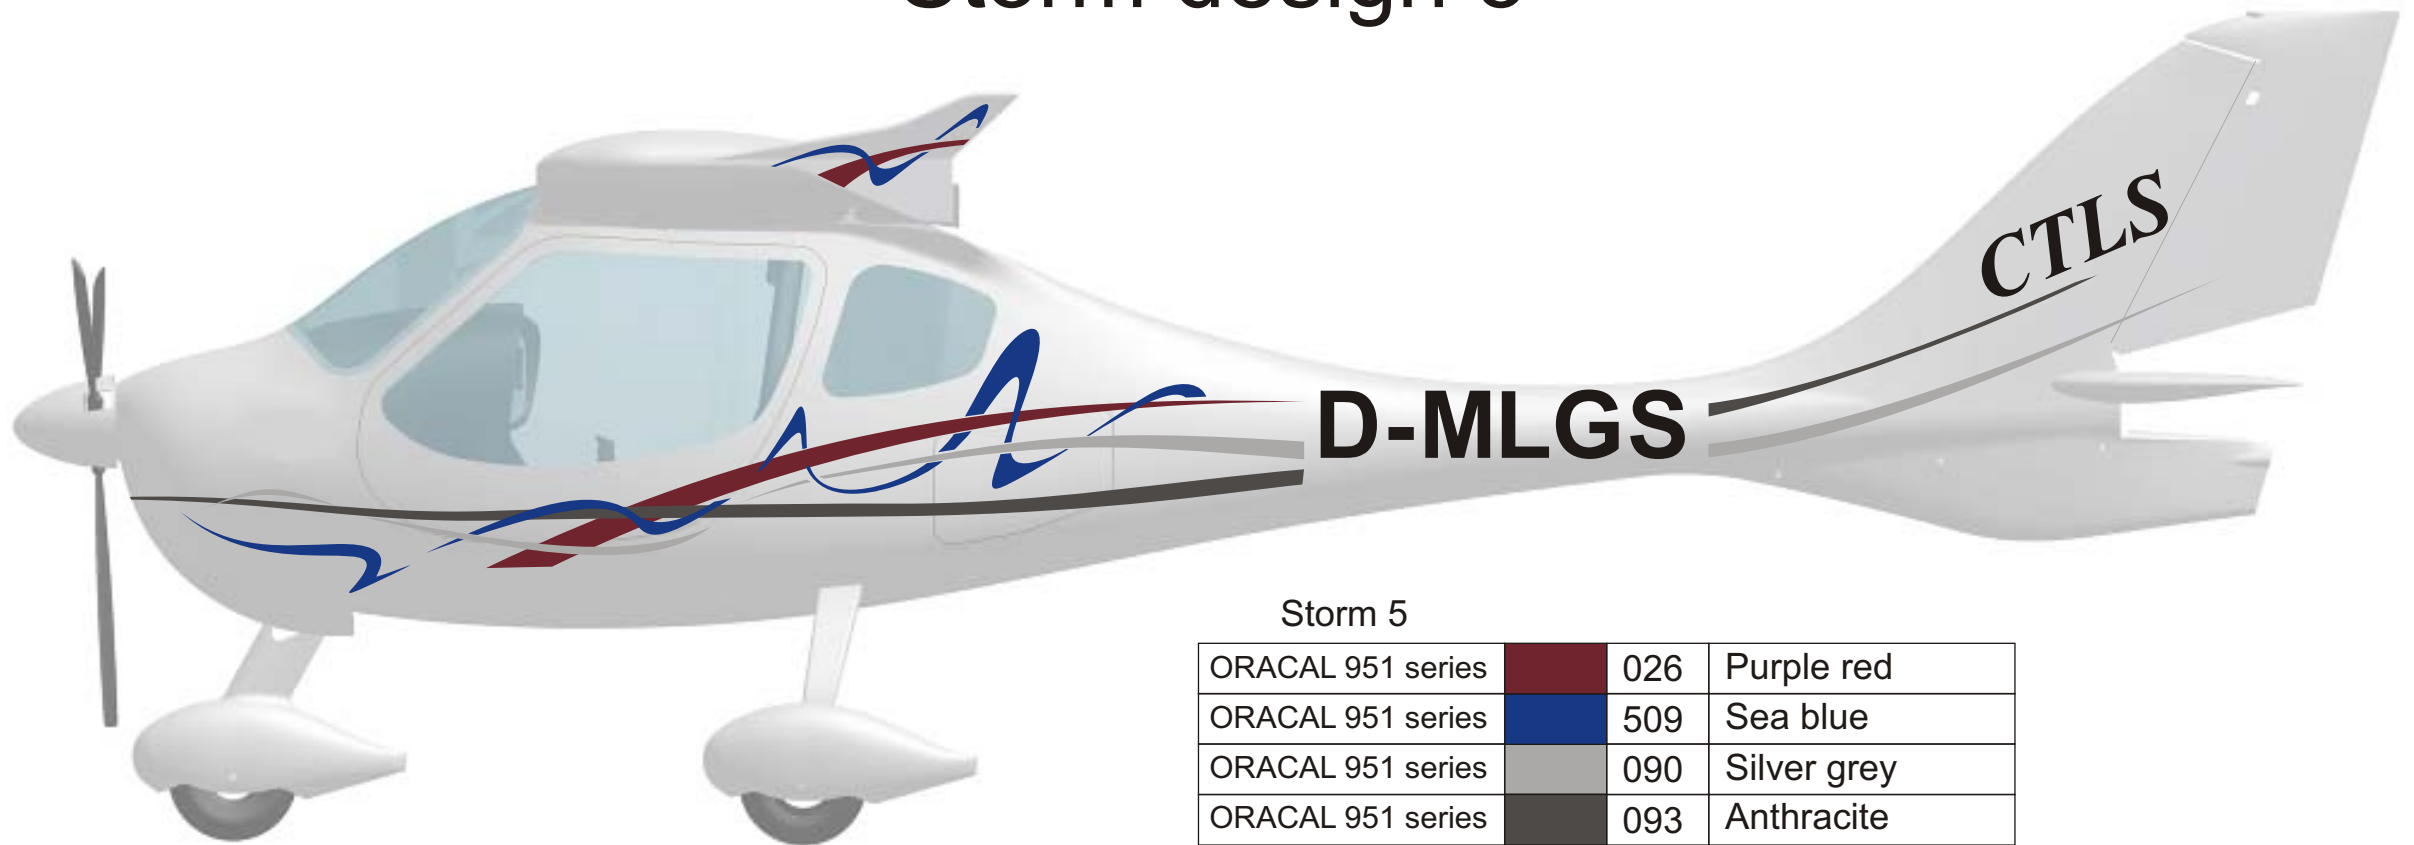

Storm design 1

Storm 1

ORACAL 951 series		070	Black
ORACAL 951 series		209	Maize yellow
ORACAL 951 series		032	Light red
ORACAL 951 series		090	Silver grey

Storm design 2

Storm 2

ORACAL 951 series		811	Sahara beige
ORACAL 951 series		070	Black
ORACAL 951 series		032	Light red
ORACAL 951 series		090	Silver grey

Storm design 3

Storm 3

ORACAL 951 series		811	Sahara beige
ORACAL 951 series		509	Sea blue
ORACAL 951 series		026	Purple red
ORACAL 951 series		093	Anthracite

Storm design 4

Storm 4

ORACAL 951 series		811	Sahara beige
ORACAL 951 series		509	Sea blue
ORACAL 951 series		070	Black
ORACAL 951 series		093	Anthracite

Storm design 5

Storm 5

ORACAL 951 series		026	Purple red
ORACAL 951 series		509	Sea blue
ORACAL 951 series		090	Silver grey
ORACAL 951 series		093	Anthracite

Wave design 1

Wave 1

ORACAL 951 series	Black	070	Black
ORACAL 951 series	Maize yellow	209	Maize yellow
ORACAL 951 series	Light red	032	Light red
ORACAL 951 series	Silver grey	090	Silver grey

Wave design 2

Wave 2

ORACAL 951 series		811	Sahara beige
ORACAL 951 series		070	Black
ORACAL 951 series		032	Light red
ORACAL 951 series		090	Silver grey

Wave design 3

Wave 3

ORACAL 951 series		811	Sahara beige
ORACAL 951 series		509	Sea blue
ORACAL 951 series		026	Purple red
ORACAL 951 series		093	Anthracite