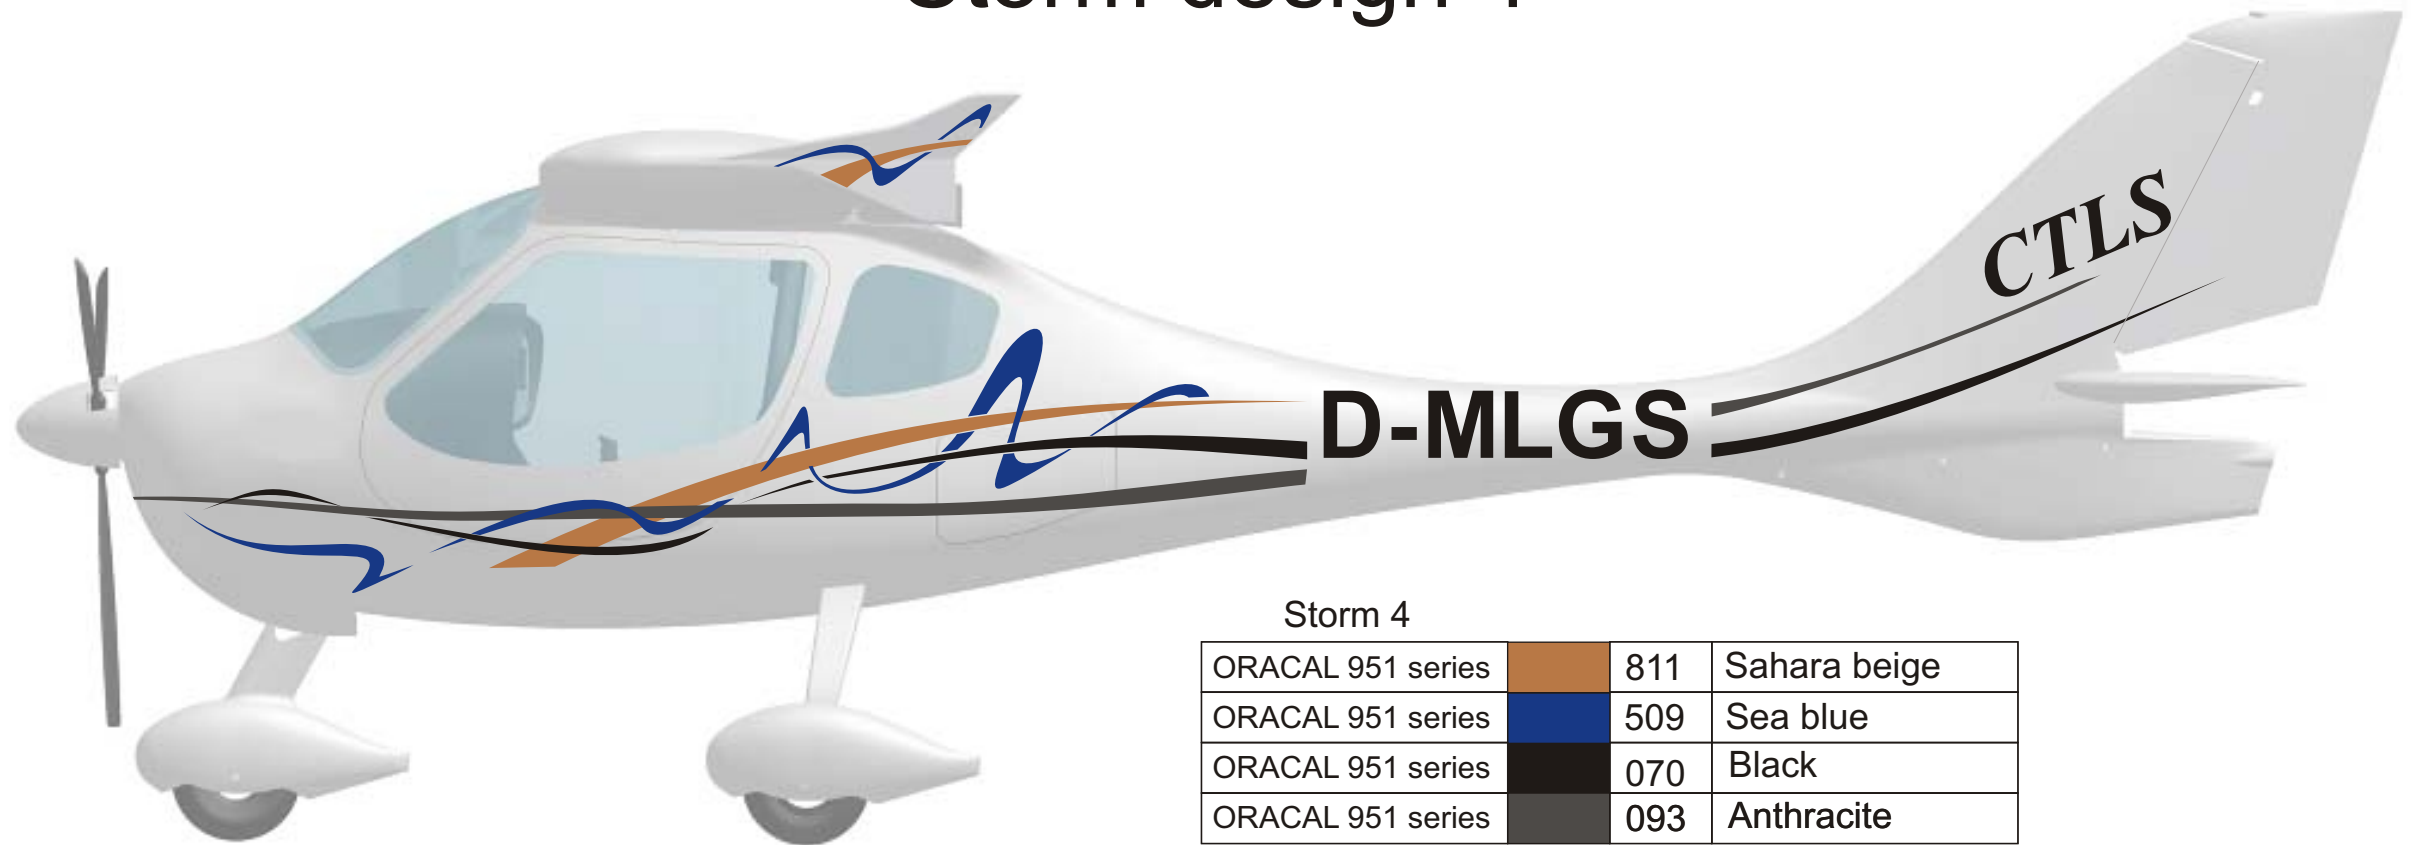

Storm design 1

Storm 1

ORACAL 951 series		070	Black
ORACAL 951 series		209	Maize yellow
ORACAL 951 series		032	Light red
ORACAL 951 series		090	Silver grey

Storm design 2

Storm 2

ORACAL 951 series		811	Sahara beige
ORACAL 951 series		070	Black
ORACAL 951 series		032	Light red
ORACAL 951 series		090	Silver grey

Storm design 3

Storm 3

ORACAL 951 series		811	Sahara beige
ORACAL 951 series		509	Sea blue
ORACAL 951 series		026	Purple red
ORACAL 951 series		093	Anthracite

Storm design 4

Storm 4

ORACAL 951 series		811	Sahara beige
ORACAL 951 series		509	Sea blue
ORACAL 951 series		070	Black
ORACAL 951 series		093	Anthracite

Storm design 5

Storm 5

ORACAL 951 series		026	Purple red
ORACAL 951 series		509	Sea blue
ORACAL 951 series		090	Silver grey
ORACAL 951 series		093	Anthracite

Wave design 1

Wave 1

ORACAL 951 series	Black	070	Black
ORACAL 951 series	Maize yellow	209	Maize yellow
ORACAL 951 series	Light red	032	Light red
ORACAL 951 series	Silver grey	090	Silver grey

Wave design 2

Wave 2

ORACAL 951 series		811	Sahara beige
ORACAL 951 series		070	Black
ORACAL 951 series		032	Light red
ORACAL 951 series		090	Silver grey

Wave design 3

Wave 3

ORACAL 951 series		811	Sahara beige
ORACAL 951 series		509	Sea blue
ORACAL 951 series		026	Purple red
ORACAL 951 series		093	Anthracite