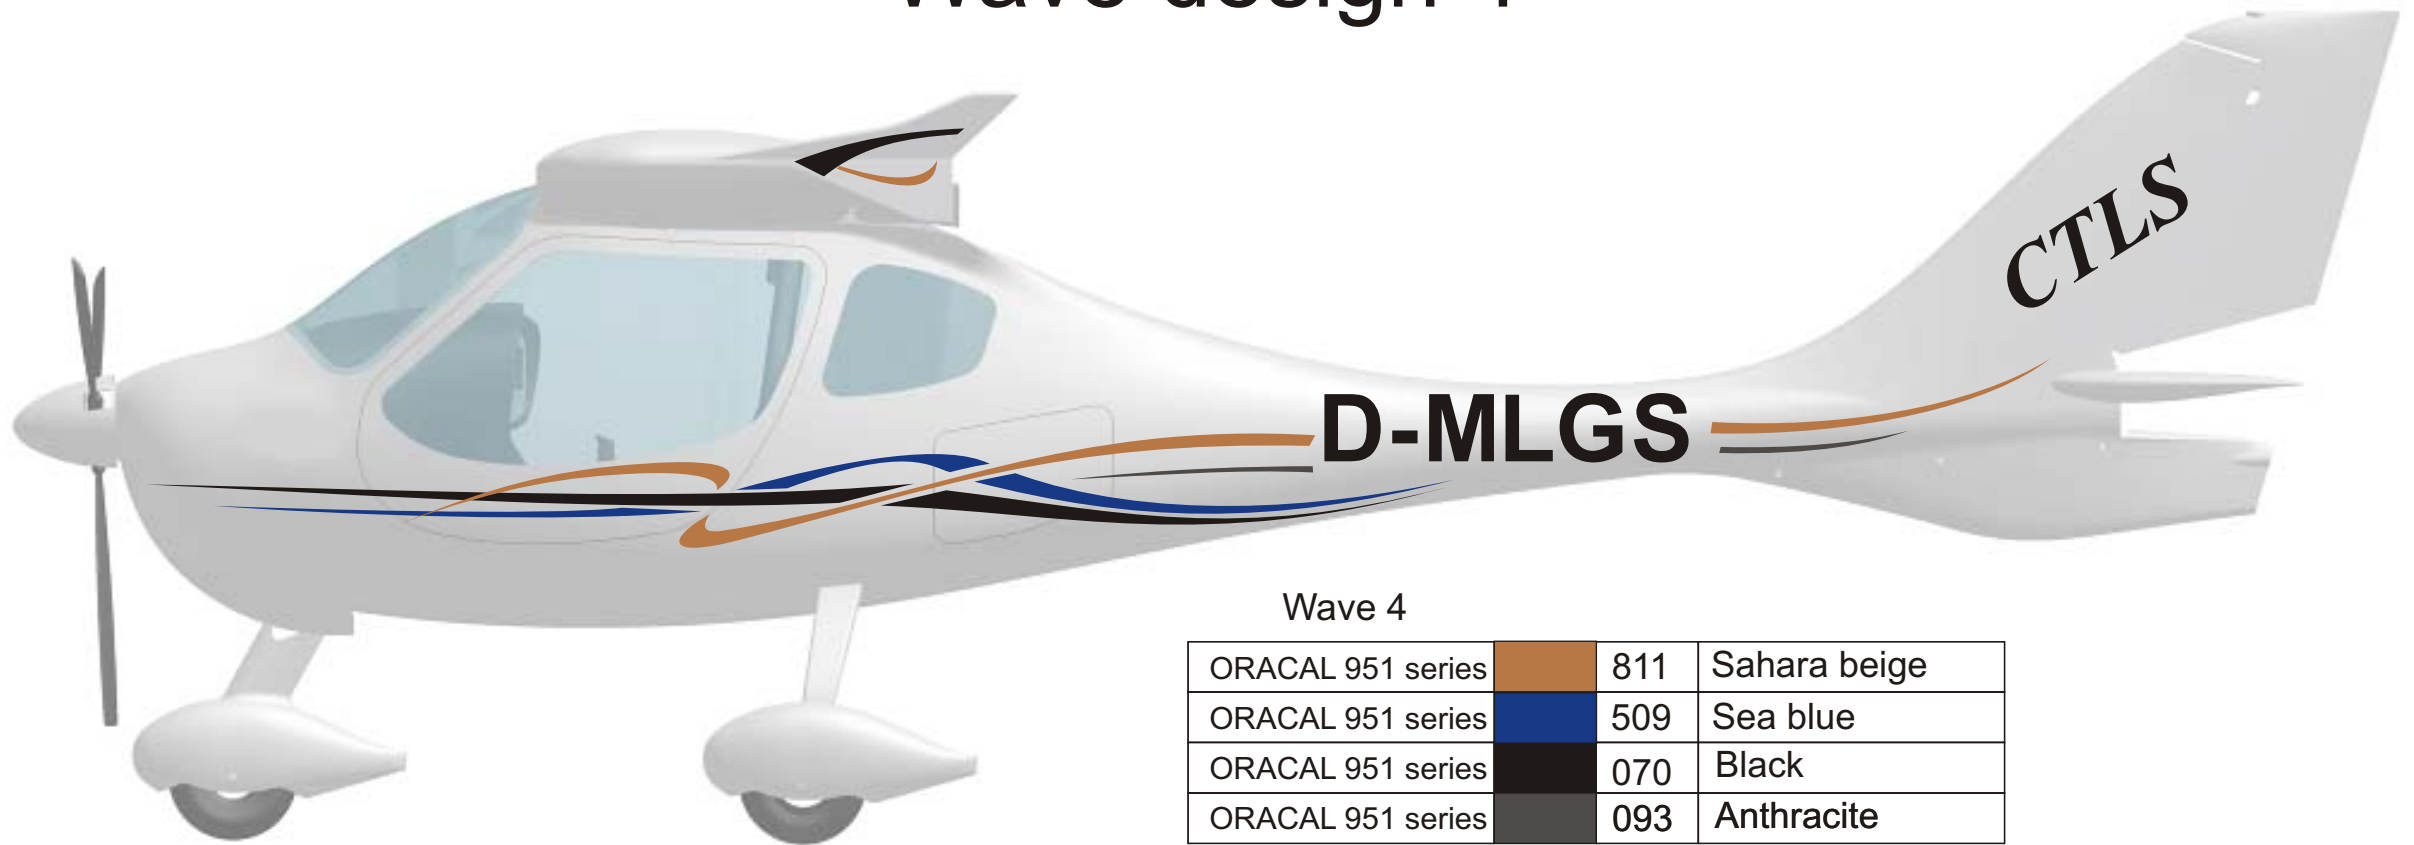

Wave design 4

Wave 4

ORACAL 951 series		811	Sahara beige
ORACAL 951 series		509	Sea blue
ORACAL 951 series		070	Black
ORACAL 951 series		093	Anthracite